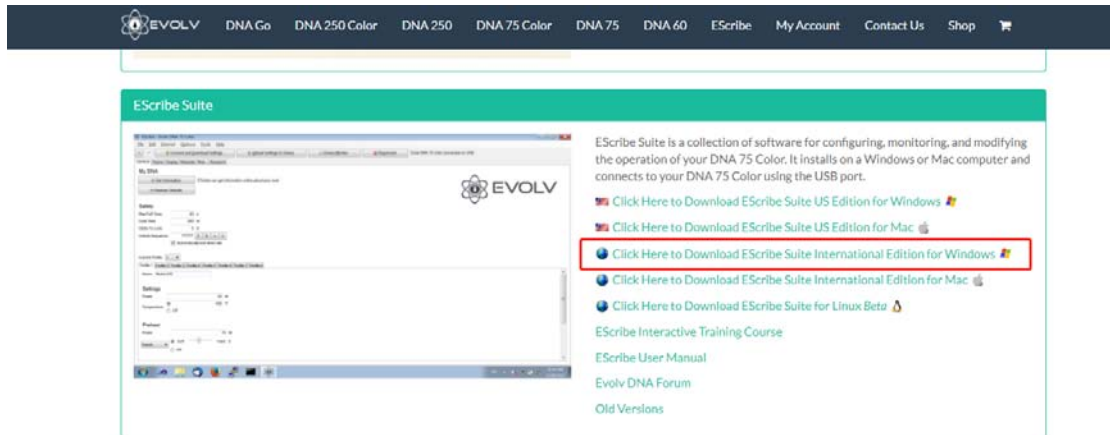

1. <https://www.evolvapor.com/products/dna75color>

Download and install software, please download Mac version if you use Mac.

2. Connect your ZQ Essent Mod at computer, then open this software at your desktop.

3. Set and adjust parameters from software.

4. Adjust the lock time from safety. The other parameters could also be adjusted at this interface.